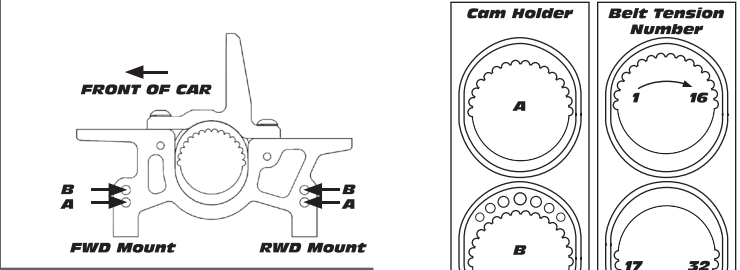

Front	Alignment	Rear
	Ride Height	
	Camber	
	Caster	N/A
N/A	Rear Hub Toe	
	Toe (Total)	
	Hex Spacing	
	Wheelbase	
	Steering Bellcrank	N/A
	Steering Link	N/A
	Bumpsteer	N/A

Notes:

Suspension Geometry	
	Shock Position
	Camber Link Position
	Outer Ball & Shims
	FWD Arm Mount
	FWD Mount Shim
	RWD Arm Mount
	RWD Mount Shims
	Drop
	Anti-Roll Bar

Notes:

Shocks	
	Oil
	Piston
	Rebound
	Spring

Notes:

Differentials	
	Type
	Setting
	Cam Holder
	Belt Tension Number

Notes:

Tires	
	Type
	Tire Diameter
	Insert & Wheel
	Additive & Amount

Notes:

Chassis	
	Chassis:
	Top Plate:
	Notes:

Transmitter	
	Turning Circle:
	Steering Expo:
	Brake E.P.:
	Throttle Expo:
Motor	
	Notes:

Gearing	
	/
	Notes:

Speed Control	
	Type:
	Settings:
	Notes:

Battery Placement	
	Notes: