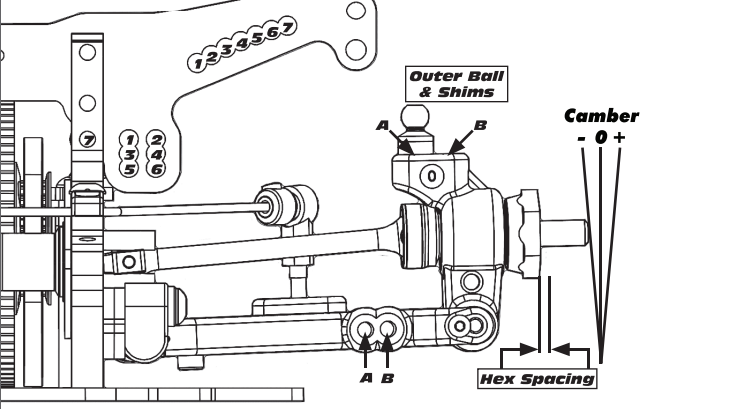

Front	Alignment	Rear
	Ride Height	
	Camber	
	Caster	N/A
N/A	Rear Hub Toe	
	Toe (Total)	
	Hex Spacing	
	Wheelbase	
	Steering Bellcrank	N/A
	Steering Link	N/A
	Bumpsteer	N/A

Notes:

Suspension Geometry	
	Shock Position
	Camber Link Position
	Outer Ball & Shims
	FWD Arm Mount
	FWD Mount Shim
	RWD Arm Mount
	RWD Mount Shims
	Drop
	Anti-Roll Bar

Notes:

Shocks	
	Oil
	Piston
	Rebound
	Spring

Notes:

Differentials	
	Type
	Setting
	Cam Holder
	Belt Tension Number

Notes:

Tires	
	Type
	Tire Diameter
	Insert & Wheel
	Additive & Amount

Notes:

Chassis	
	Chassis:
	Top Plate:
	Notes:

Transmitter	
	Turning Circle:
	Steering Expo:
	Brake E.P.:
	Throttle Expo:
Motor	
	Notes:

Gearing	
	/
	Notes:

Speed Control	
	Type:
	Settings:
	Notes:

Battery Placement	
	Notes: