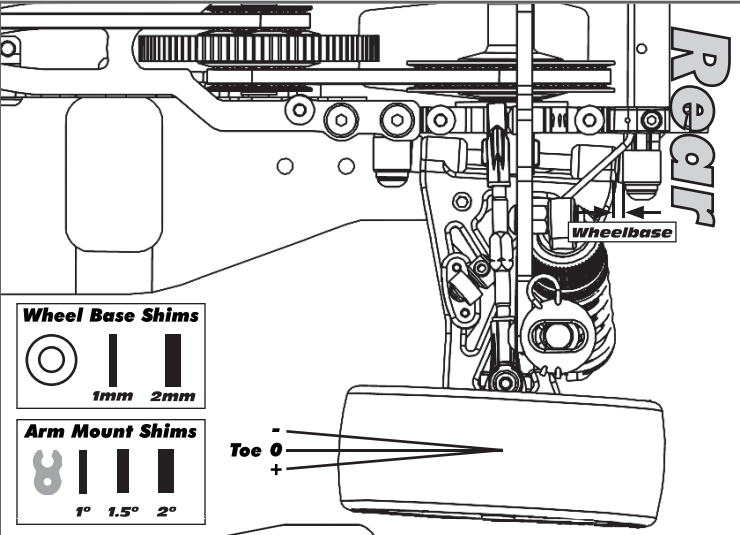

Front	Alignment	Rear
	Ride Height	
	Camber	
	Caster	N/A
N/A	Rear Hub Toe	
	Toe (Total)	
	Hex Spacing	
	Wheelbase	
	Steering Bellcrank	N/A
	Steering Link	N/A
	Bumpsteer	N/A

Notes:

Suspension Geometry	
	Shock Position
	Camber Link Position
	Outer Ball & Shims
	FWD Arm Mount
	FWD Mount Shim
	RWD Arm Mount
	RWD Mount Shims
	Drop
	Anti-Roll Bar

Notes:

Shocks	
	Oil
	Piston
	Rebound
	Spring

Notes:

Differentials	
	Type
	Setting
	Cam Holder
	Belt Tension Number

Notes:

Tires	
	Type
	Tire Diameter
	Insert & Wheel
	Additive & Amount

Notes:

Chassis	
	Chassis:
	Top Plate:
	Notes:

Transmitter	
	Turning Circle:
	Steering Expo:
	Brake E.P.:
	Throttle Expo:
Motor	
	Notes:

Gearing	
	/
	Notes:

Speed Control	
	Type:
	Settings:
	Notes:

Battery Placement	
	Notes: